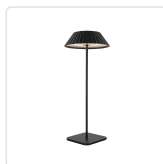

PELA
TL66714
TABLE LAMPS

PROJECT

TL66714-GN
Sage Green

TL66714-MN
Moonstone Gray

TL66714-WH
White

TL66714-BK
Black

SPECIFICATION DETAILS

Fixture Dimensions	D6-1/8" x H14-1/8"
Light Source	LED
Wattage	3W
Total Lumens	200lm
Delivered Lumens	BK-125lm*; GN-130lm*; MN-130lm*; WH-140lm*;
Voltage	LI-Battery
Color Temperature	2700K
CRI (Ra)	90CRI
Optional Color Temps	2700K - 5000K Available, Minimum Order Quantities Apply
LED Rated Life	50,000 hours
Dimming	Touch dimmer
Diffuser Details	Frosted Acrylic Lens
Shade Details	Steel Shade
Location	Dry
Illumination Direction	Down
Base Dimensions	D4-3/4" x H3/8"
Material	Steel + Acrylic
Paint Finish	BK01; GN; MN; WH01;

* For custom options, consult factory for details.

* For warranty information, please visit www.kuzcolighting.com/warranty

DESCRIPTION

Meet Pela: where style meets simplicity. Its flared, pleated metal shade adds a touch of modern style, while the hold-to-dim function offers easy control over ambiance. With Pela, elevate your space with timeless charm and modern convenience.

- Rechargeable table lamp (charger included)
- Integrated LED, no need for bulbs
- Hold-to-dim feature
- 5 Hours of illumination on 100% brightness
- Finish options: Sage Green, White, Black, and Moonstone Grey

Ø6-1/8"

14-1/8"

3/8"

Ø4-3/4"

Finish
 BK - Black
 GN - Sage Green
 MN - Moonstone Gray
 WH - White

KUZCO

CANADA: 19054 28TH AVENUE - SURREY, BC V3Z 6M3
 USA: 3035 E. LONE MOUNTAIN ROAD - LAS VEGAS, NV 89081

WWW.KUZCOLIGHTING.COM