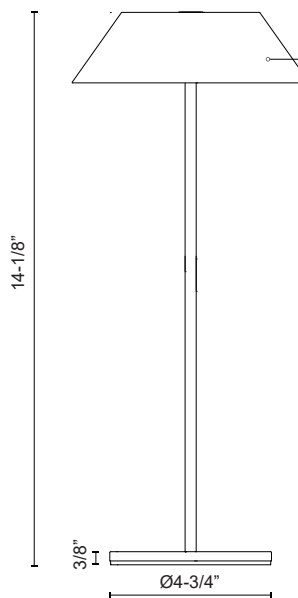

14-1/8"

3/8"

Ø4-3/4"

Finish
BK - Black
GN - Sage Green
MN - Moonstone Gray
WH - White

KUZCO

CANADA: 19054 28TH AVENUE - SURREY, BC V3Z 6M3
USA: 3035 E. LONE MOUNTAIN ROAD - LAS VEGAS, NV 89081

WWW.KUZCOLIGHTING.COM

© 2024 KUZCO LIGHTING. ALL RIGHTS RESERVED.

COMMENT